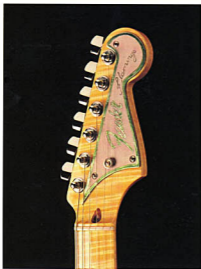

Engraving — Ron Chacey

Color anodizing — Peter Kallett

Hand-engraved aluminum body with selective color anodizing. Flame maple neck. Custom aluminum headstock overlay, engraved and colorized.

Courtesy of Fender Germany

PINK  
FLAMINGO

Designed By:  
John English

Built By:  
John English

Engraving — Ron Chacey

Color anodizing — Peter Kellett

An aluminum body, engraved and color anodized. Highly figured flame maple neck with headstock overlay. Pink moto position markers and custom-made aluminum knobs, switch tip, and pickup covers.